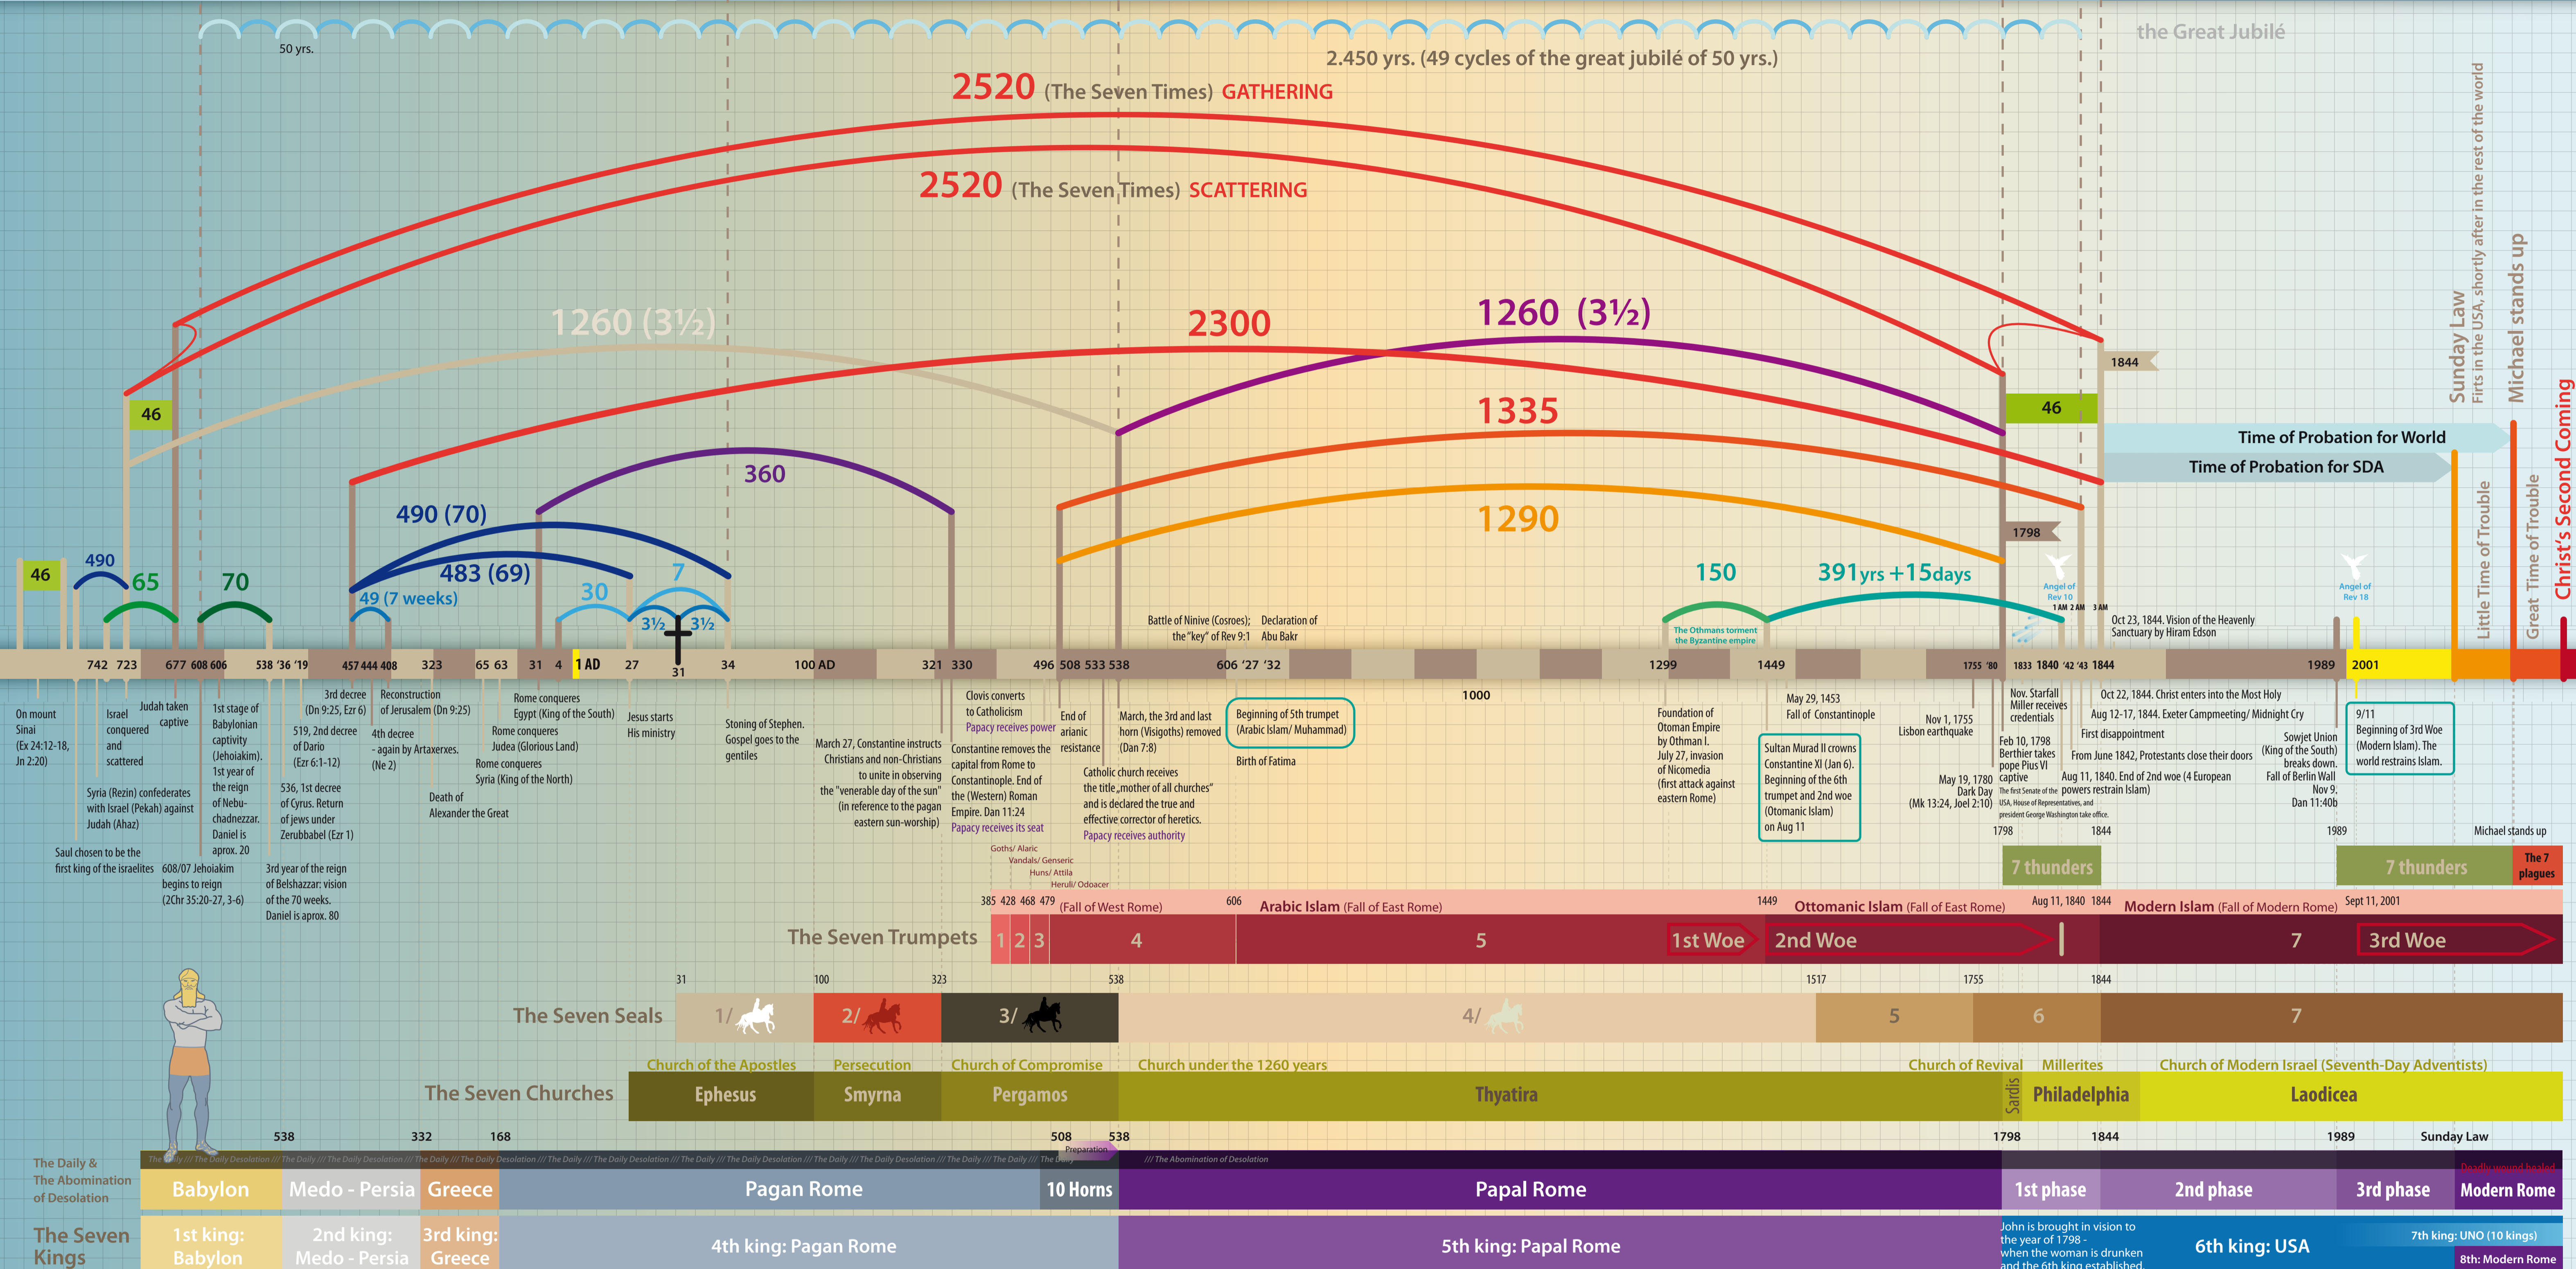

Ancient Israel / God's Denominated People

Times of the Gentiles

Modern Israel / God's Denominated People

Before the cross prophetic fulfillment is literal

After the cross prophetic fulfillment is spiritual

No timeprophecies anymore

# The Prophetic Graph

This chart is not yet ready. It is still a beta-version. But we are convinced that it already can be a help to the student of prophecy. Please give us feedback and tell us when you find errors.